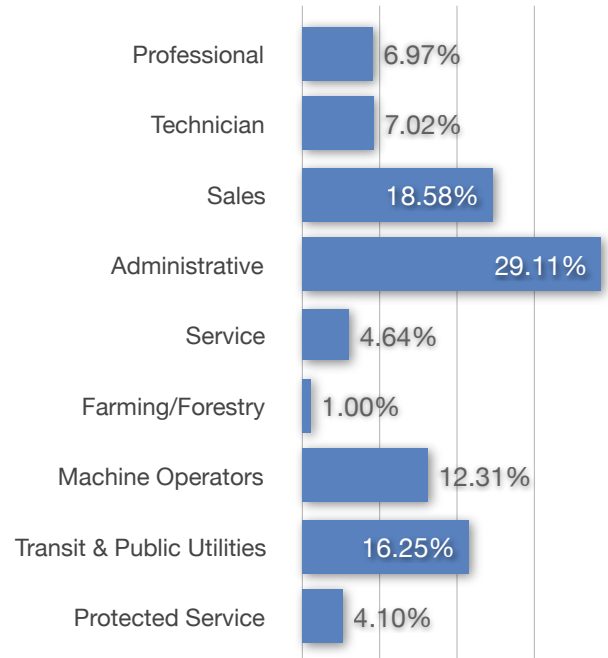

Employment by Occupation (2008)